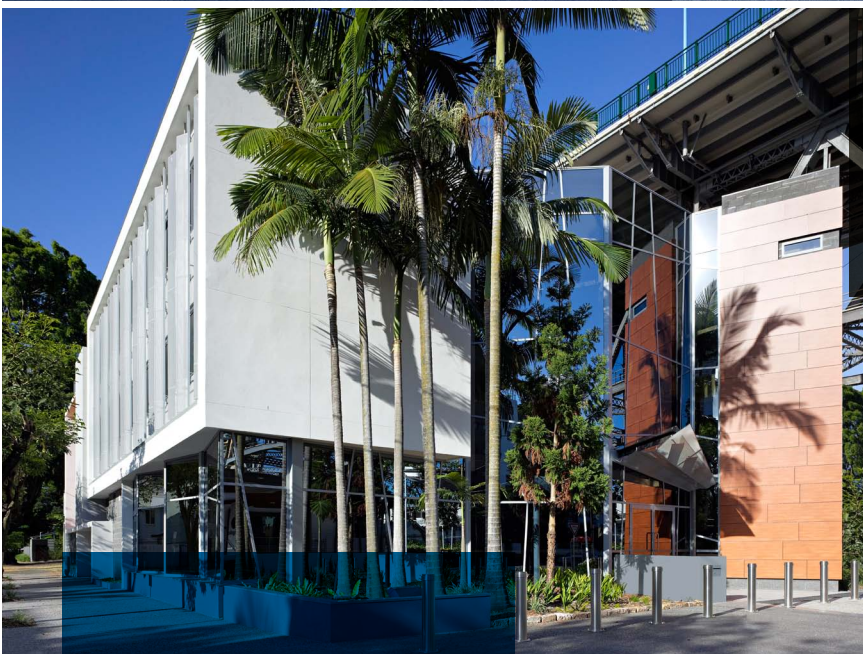

Queensland Multi Cultural
Centre

LOCATION: Kangaroo Point, Brisbane
CLIENT: Queensland State Government & Australand

A purpose designed State building dedicated to Multi Cultural Arts in Queensland, this facility includes an auditorium, function rooms and associated office and boardroom facilities. In addition to Scott Peabody designing the building, which included innovative solutions to achieving multi level atrium spaces, Arqus Design assisted with the complete FF&E fit-out and public art contribution.